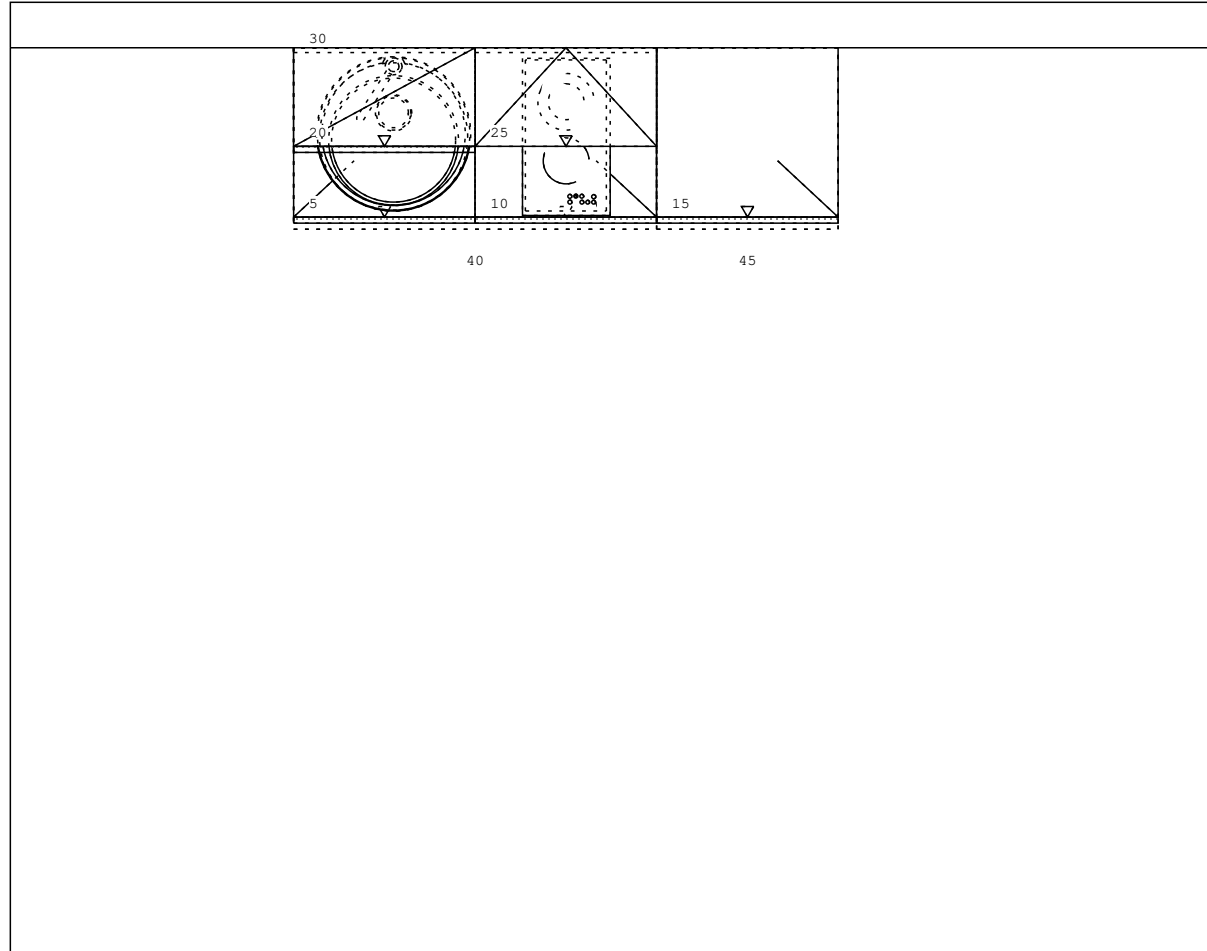

Order No.:

Consignment Master AB 2763375 PKW318011

Consignment No.: 4035412200096

Date: 00.00.0000

This graphic only serves as a sample. Product-related deviations are possible.

Pos.	ArtNr.	
5	SP60	L
	ZS51E	
10	UK60	R
	LCA30	
15	G88S104	R
	LKG88F	
20	H6001	L
25	HR6001	
30	NRV	
40	PLR60	
45	PLR60	

FCS - 32139 Spenge

Range...: 715 PN 80
Door...: 730 white
Handle...: 791 Metal D-handle stainless steel-eff.
Carcase...: 842 graphite
Worktop...: 848 Evoke oak effect

Plan
GR
Scale
1:00

082333 VORDINGBORG KØKKENET A/S
Langøvej 7-9
4760 VORDINGBORG
DÄNEMARK