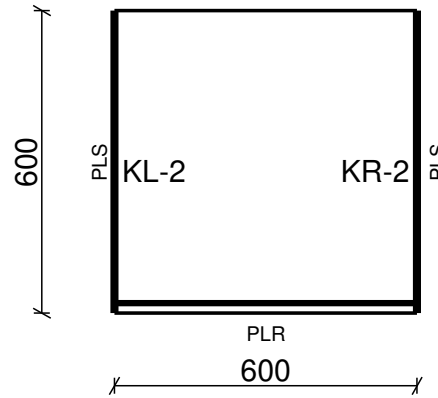

This graphic only serves as a sample. Product-related deviations are possible.

	Range...: 715 PN 80	Plan	082333	VORDINGBORG KØKKENET A/S
	Door...: 730 white			Langøvej 7-9
	Handle...: 791 Metal D-handle stainless steel-eff.			4760 VORDINGBORG
Carcase...: 842 graphite		A2		DÄNEMARK
Worktop...: 848 Evoke oak effect		Scale