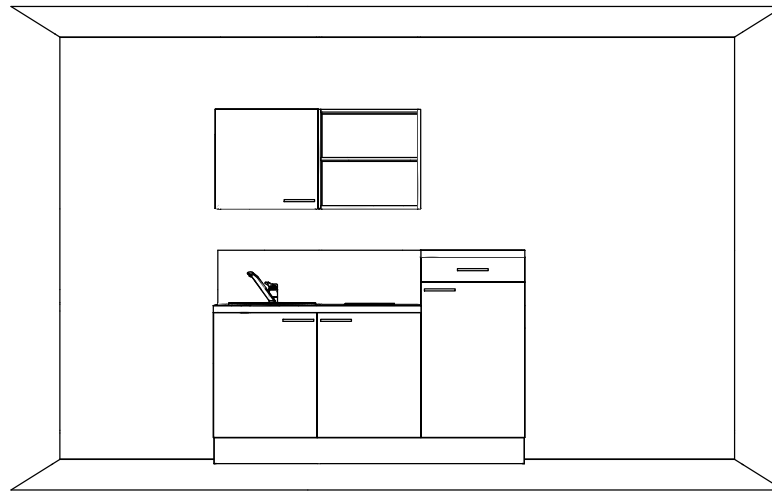

Order No.:

Consignment Master AB 2763375 PKW318011

Consignment No.: 4035412200096

Date: 00.00.0000

This graphic only serves as a sample. Product-related deviations are possible.

FCS - 32139 Spenge

Range...:	715	PN 80
Door...:	730	white
Handle...:	791	Metal D-handle stainless steel-eff.
Carcase...:	842	graphite
Worktop...:	848	Evoke oak effect

Plan
3D
Scale
1:25

082333	VORDINGBORG KØKKENET A/S
	Langøvej 7-9
	4760 VORDINGBORG
	DÄNEMARK