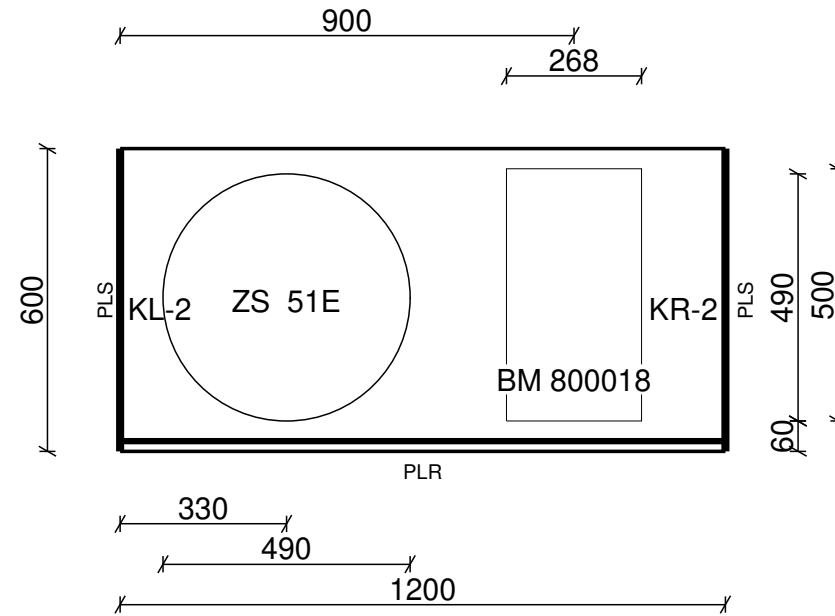

Plan
3D
Scale
1:25

082333	VORDINGBORG KØKKENET A/S
	Langøvej 7-9
	4760 VORDINGBORG
	DÄNEMARK

This graphic only serves as a sample. Product-related deviations are possible.

	Range...: 715	PN 80	Plan	082333 VORDINGBORG KØKKENET A/S Langøvej 7-9 4760 VORDINGBORG DÄNEMARK	Wand
	Door...: 730	white	FA		AA
	Handle...: 791	Metal D-handle stainless steel-eff.	Scale		
	Carcase...: 842	graphite	1:25		
	Worktop...: 848	Evoke oak effect			

This graphic only serves as a sample. Product-related deviations are possible.

--

Range...:	715	PN 80
Door...:	730	white
Handle...:	791	Metal D-handle stainless steel-eff.
Carcase...:	842	graphite
Worktop...:	848	Evoke oak effect