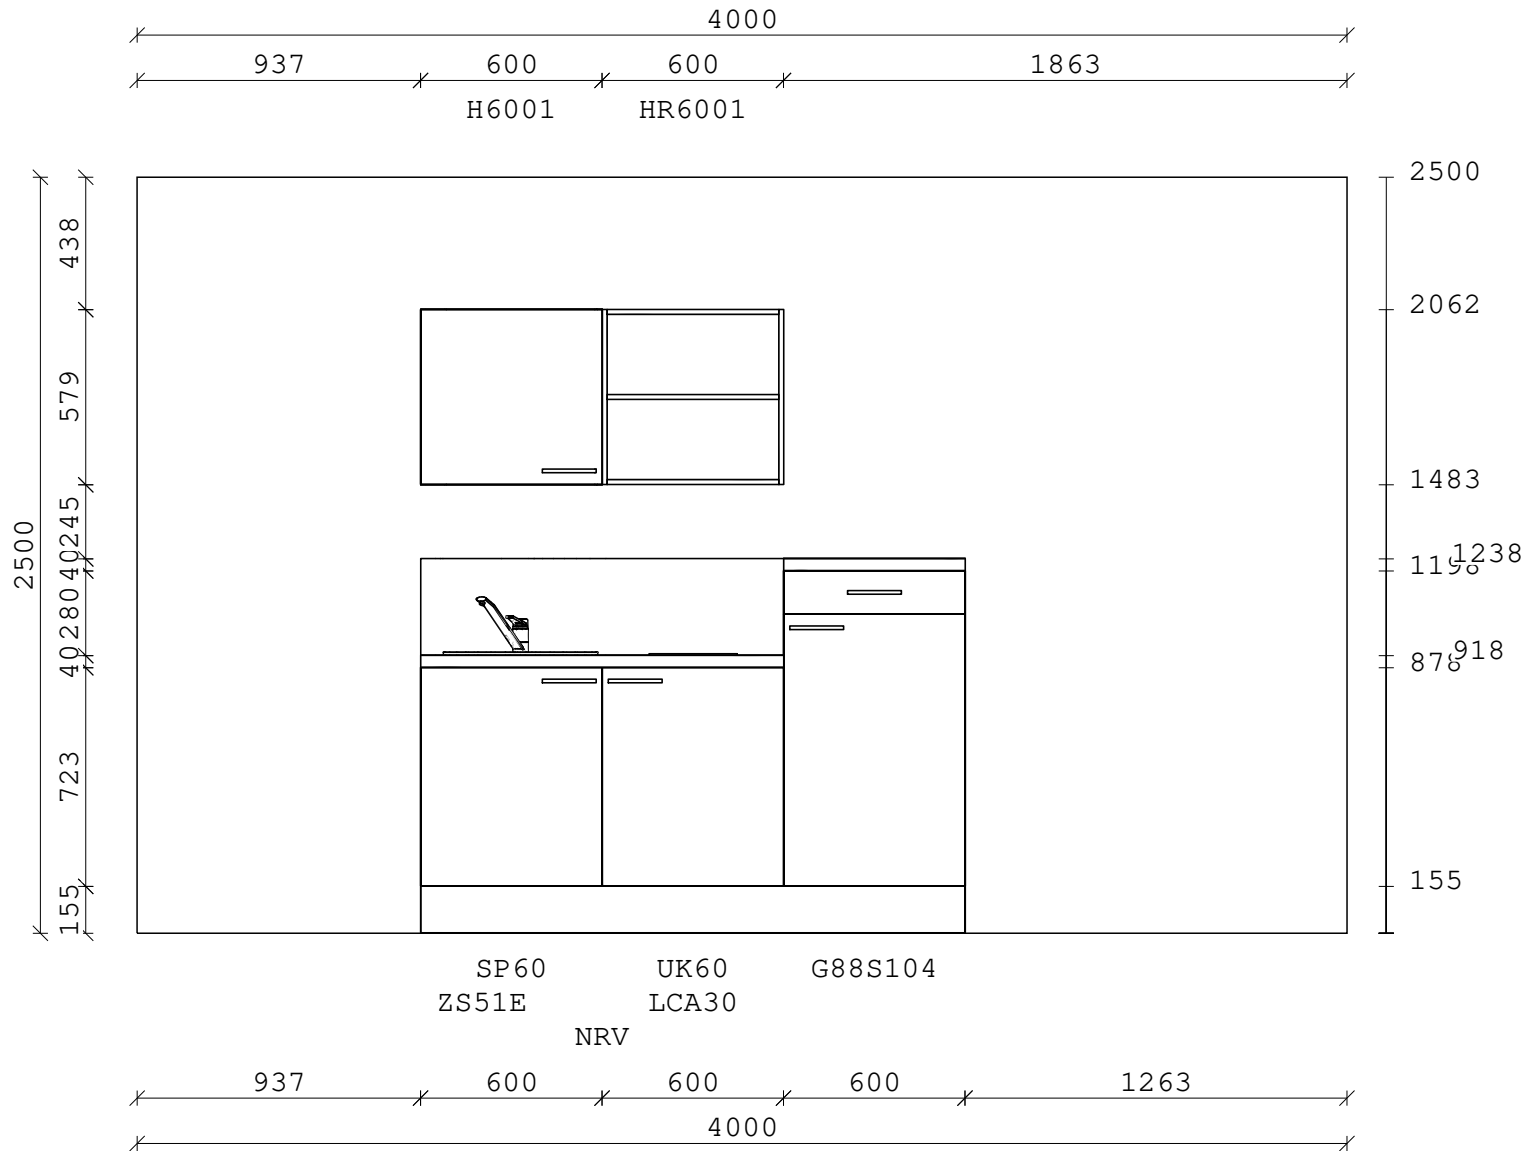

This graphic only serves as a sample. Product-related deviations are possible.

	Range...: 715	PN 80	Plan	082333 VORDINGBORG KØKKENET A/S Langøvej 7-9 4760 VORDINGBORG DÄNEMARK	Wand
	Door...: 730	white	FA		AA
	Handle...: 791	Metal D-handle stainless steel-eff.	Scale		
	Carcase...: 842	graphite	1:25		
	Worktop...: 848	Evoke oak effect