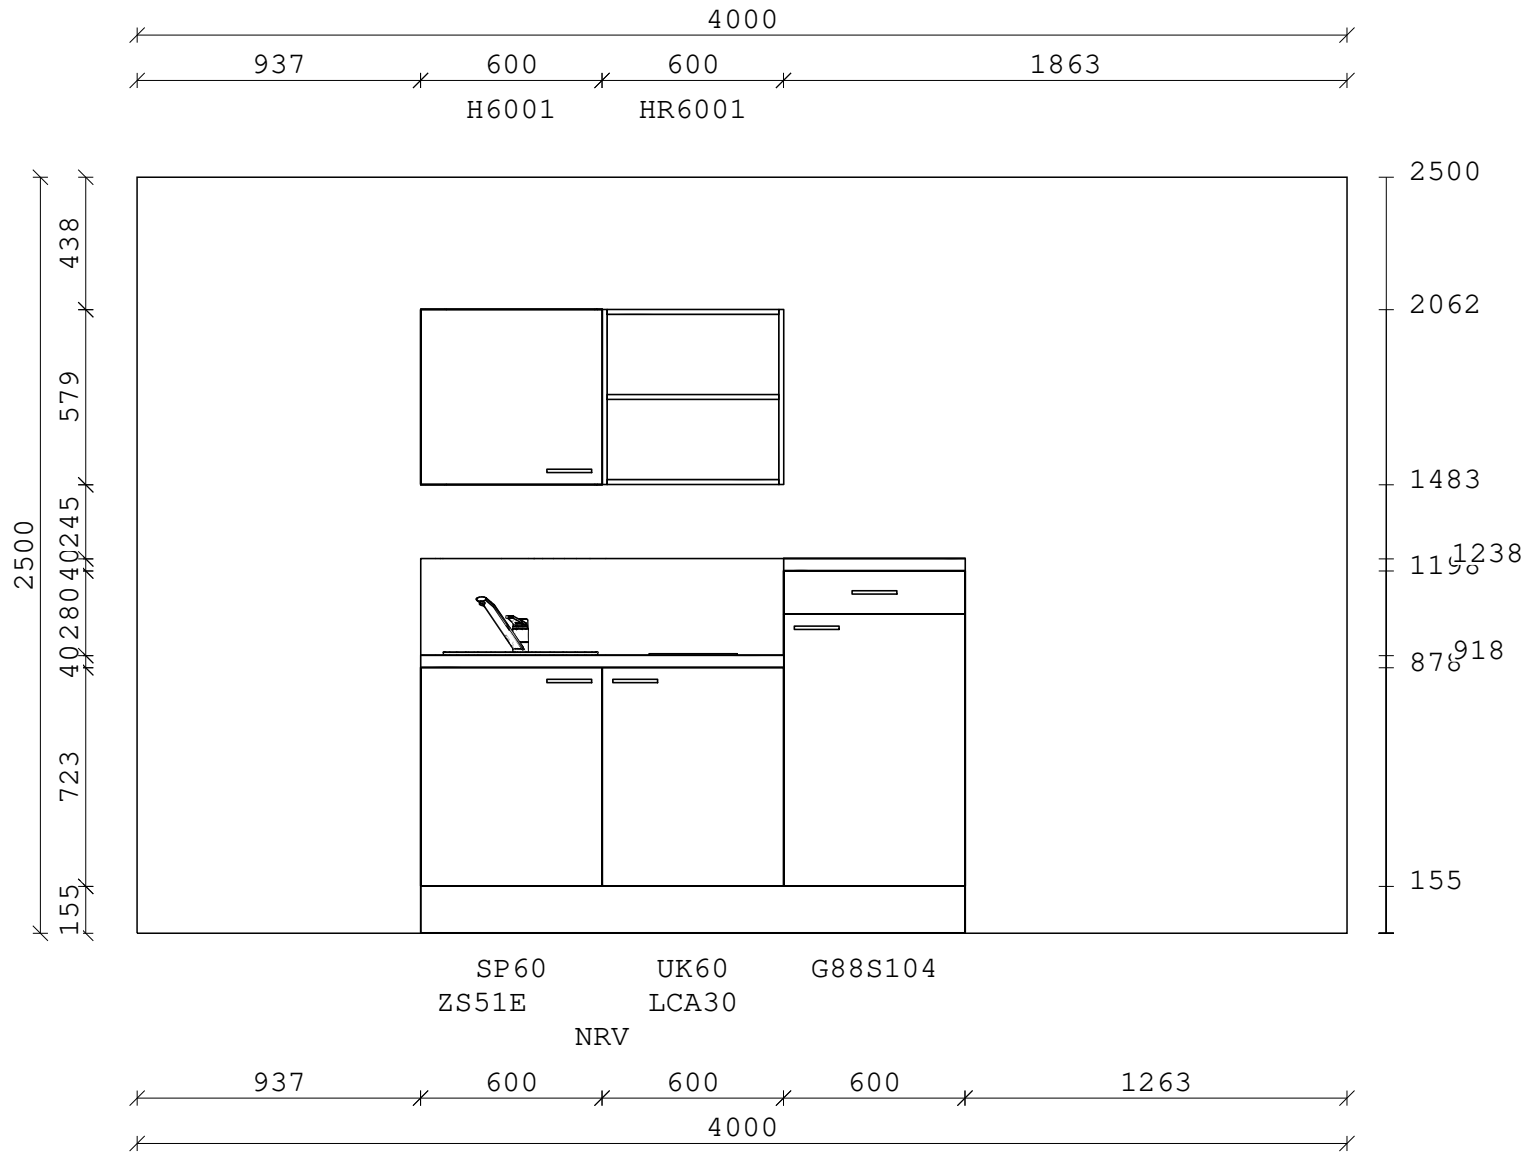

This graphic only serves as a sample. Product-related deviations are possible.

	Range...: 715 PN 80	Plan	082333 VORDINGBORG KØKKENET A/S Langøvej 7-9 4760 VORDINGBORG DÄNEMARK	Wand AA
	Door...: 659 light grey	FA		
	Handle...: 876 Metal D-handle black matt	Scale 1:25		
Carcase...: 842 graphite				
Worktop...: 849 Pietra grey marble