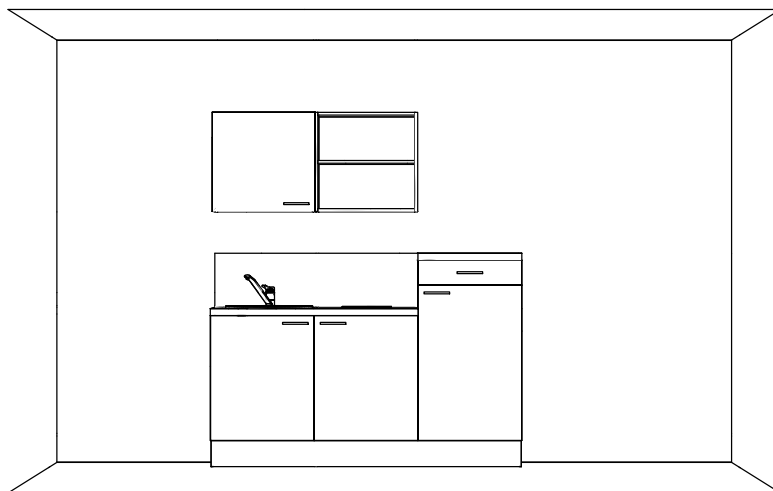

Order No.:

Consignment Master AB 2763373 PKW318011

Consignment No.: 4035412200102

Date: 00.00.0000

This graphic only serves as a sample. Product-related deviations are possible.