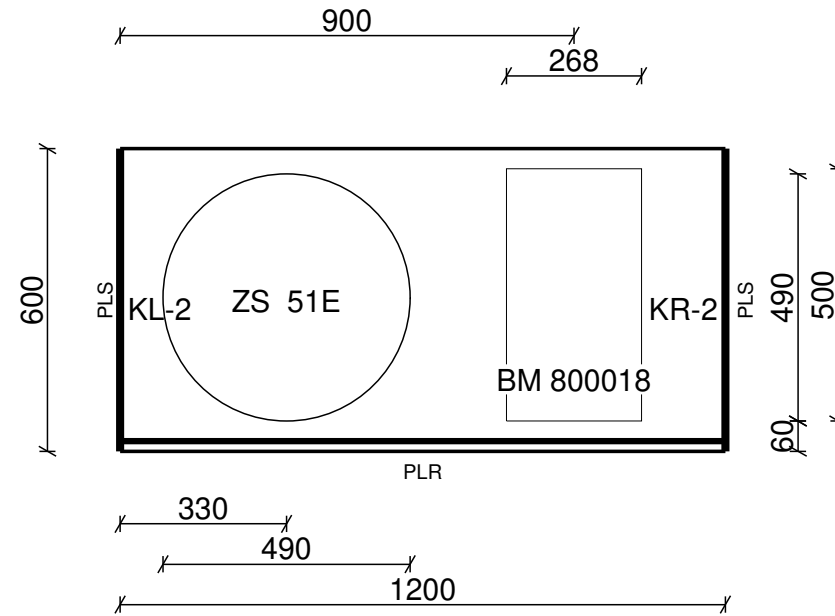

Plan
3D
Scale
1:25

082333	VORDINGBORG KØKKENET A/S
	Langøvej 7-9
	4760 VORDINGBORG
	DÄNEMARK

This graphic only serves as a sample. Product-related deviations are possible.

	Range...: 715 PN 80	Plan	082333 VORDINGBORG KØKKENET A/S Langøvej 7-9 4760 VORDINGBORG DÄNEMARK	Wand AA
	Door...: 659 light grey	FA		
	Handle...: 876 Metal D-handle black matt	Scale 1:25		
Carcase...: 842 graphite				
Worktop...: 849 Pietra grey marble				

This graphic only serves as a sample. Product-related deviations are possible.

--

Range...:	715	PN 80
Door...:	659	light grey
Handle...:	876	Metal D-handle black matt
Carcase...:	842	graphite
Worktop...:	849	Pietra grey marble