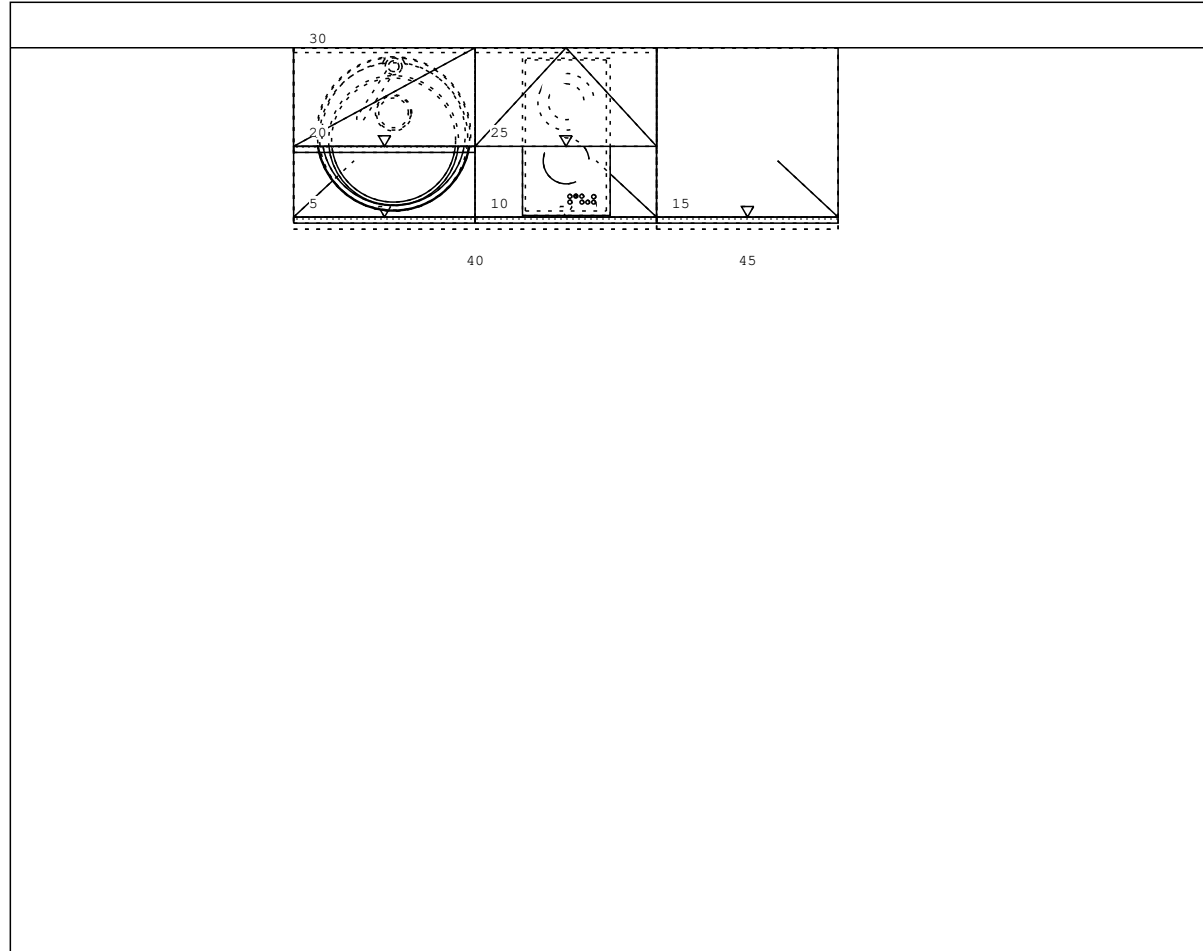

Order No.:

Consignment Master AB 2763373 PKW318011

Consignment No.: 4035412200102

Date: 00.00.0000

This graphic only serves as a sample. Product-related deviations are possible.

Pos.	ArtNr.	
5	SP60	L
	ZS51E	
10	UK60	R
	LCA30	
15	G88S104	R
	LKG88F	
20	H6001	L
25	HR6001	
30	NRV	
40	PLR60	
45	PLR60	

FCS - 32139 Spenge

Range...: 715 PN 80
Door...: 659 light grey
Handle...: 876 Metal D-handle black matt
Carcase...: 842 graphite
Worktop...: 849 Pietra grey marble

Plan
GR
Scale
1:00

082333 VORDINGBORG KØKKENET A/S
Langøvej 7-9
4760 VORDINGBORG
DÄNEMARK