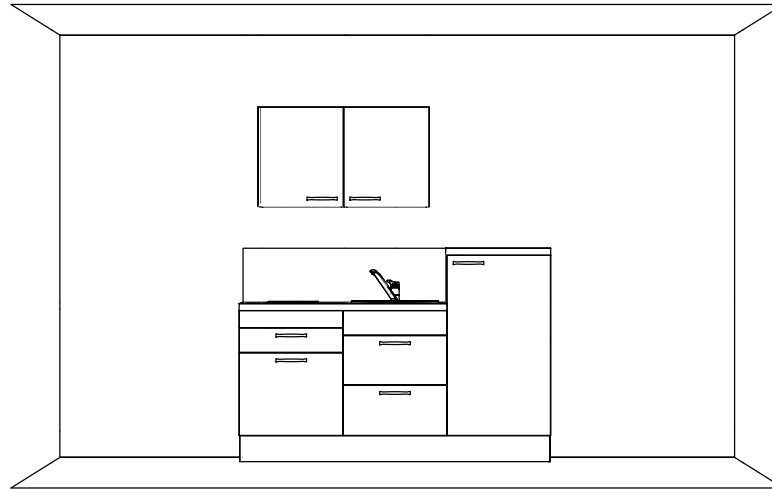

Order No.:

Consignment Master AB 2763357 PKW018012

Consignment No.: 4035412200126

Date: 00.00.0000

This graphic only serves as a sample. Product-related deviations are possible.

FCS - 32139 Spenge

Range...:	746	PN 105
Door...:	668	pastel blue
Handle...:	860	Metal D-handle burnished, brushed
Carcase...:	837	light grey
Worktop...:	843	Natural honey oak effect

Plan
3D
Scale
1:25

082333	VORDINGBORG KØKKENET A/S
	Langøvej 7-9
	4760 VORDINGBORG
	DÄNEMARK