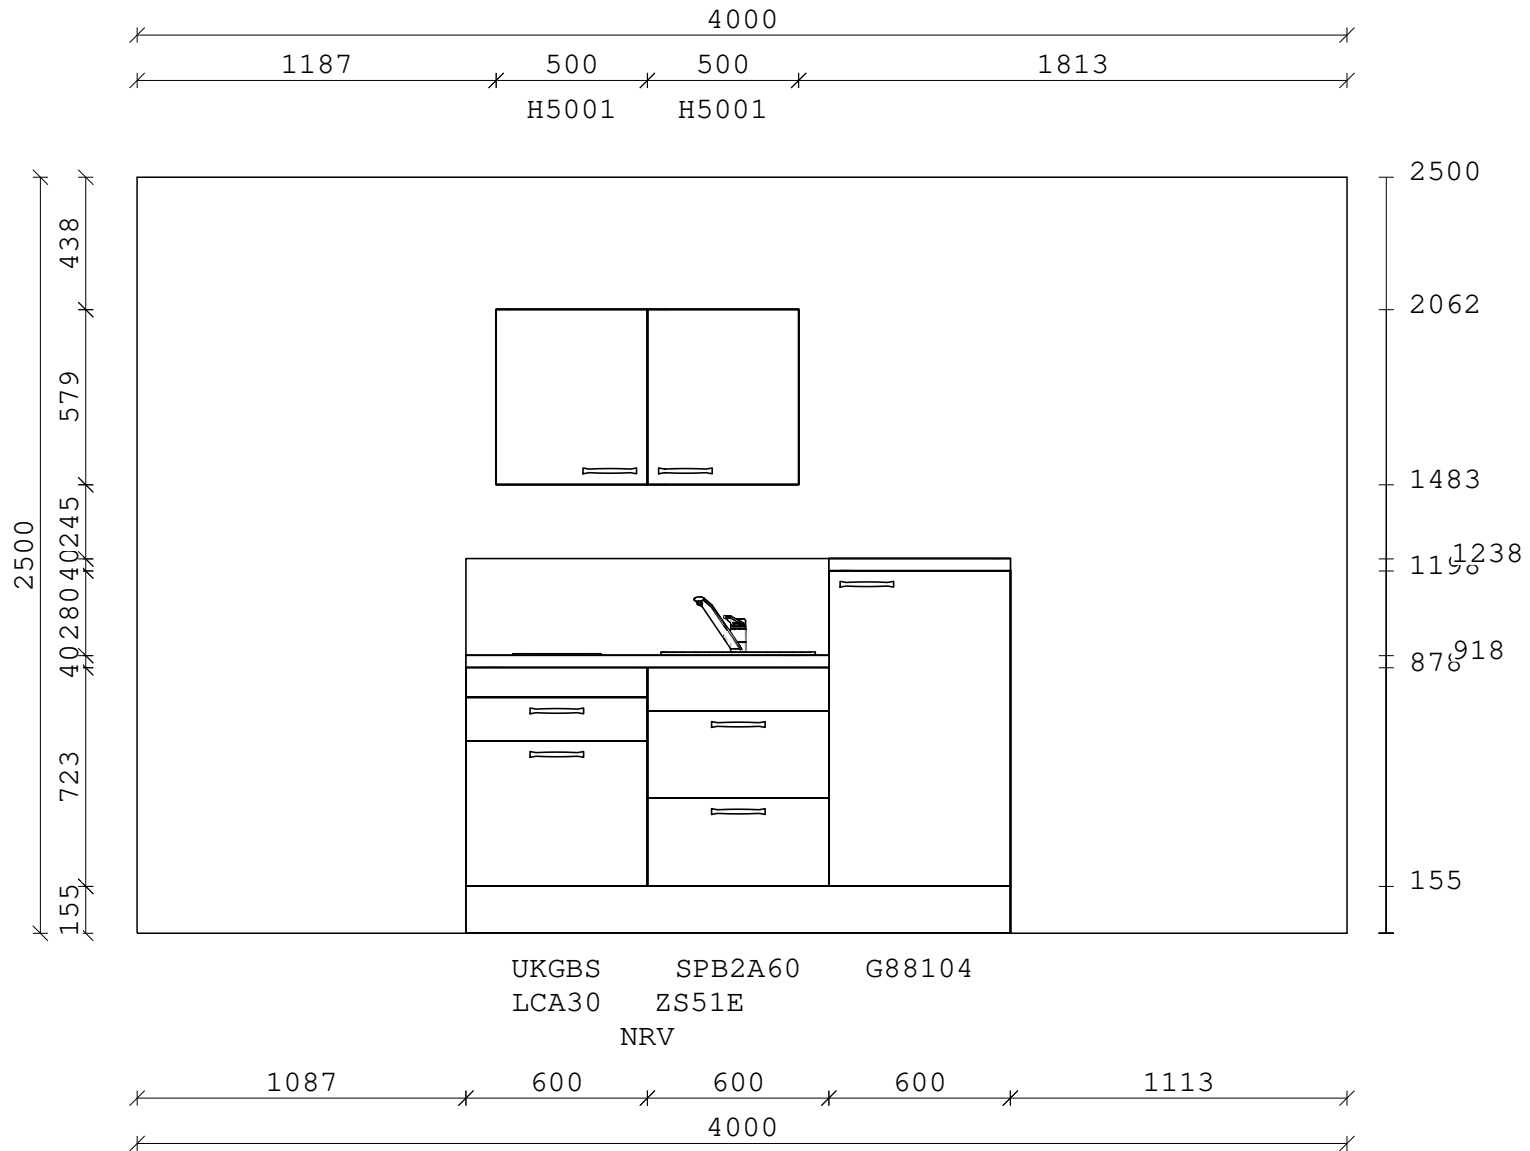

This graphic only serves as a sample. Product-related deviations are possible.

	Range...: 746	PN 105	Plan	082333 VORDINGBORG KØKKENET A/S Langøvej 7-9 4760 VORDINGBORG DÄNEMARK	Wand AA
	Door...: 668	pastel blue	FA		
	Handle...: 860	Metal D-handle burnished, brushed	Scale 1:25		
	Carcase...: 837	light grey			
	Worktop...: 843	Natural honey oak effect