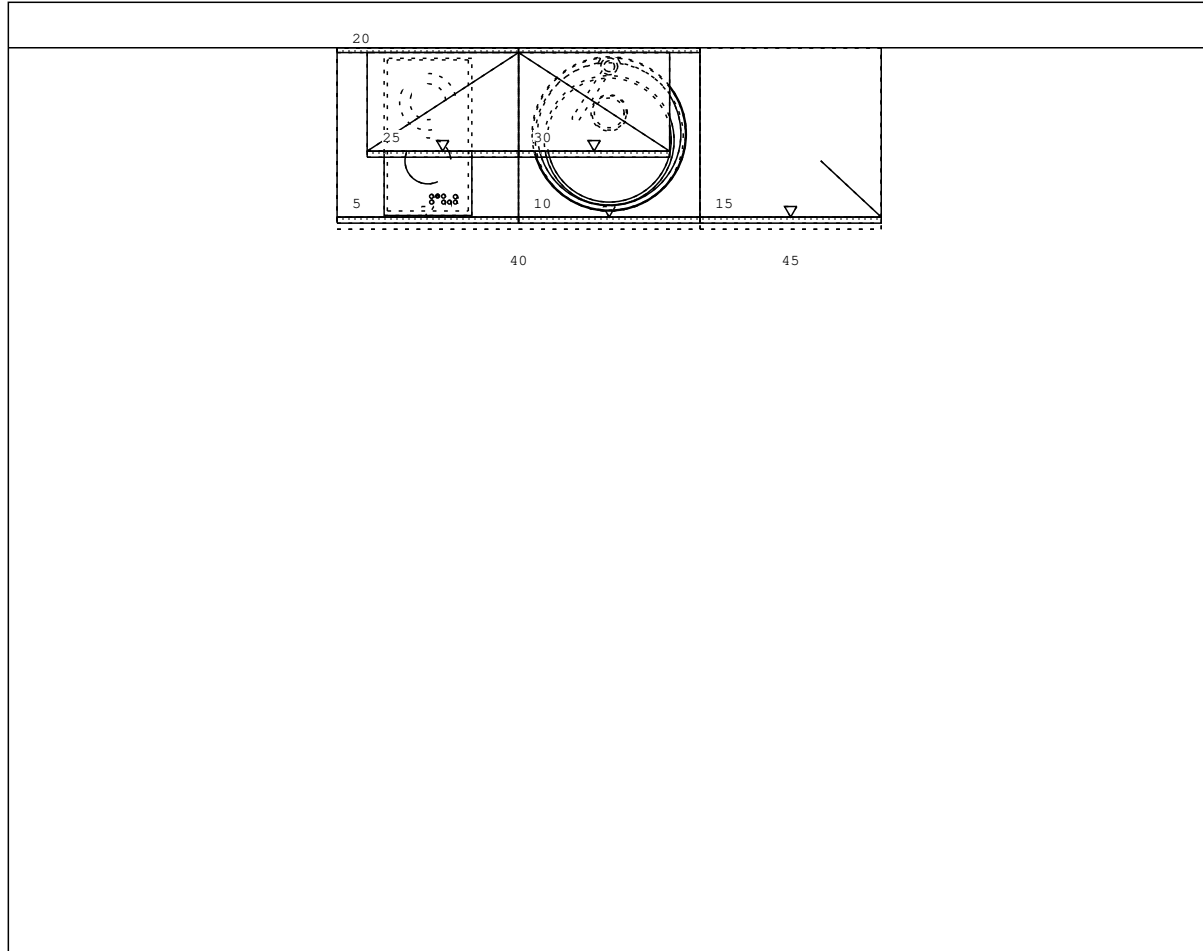

Order No.:

Consignment Master AB 2763357 PKW018012

Consignment No.: 4035412200126

Date: 00.00.0000

This graphic only serves as a sample. Product-related deviations are possible.

Pos.	ArtNr.	
5	UKGBS	
	LCA30	
10	SPB2A60	
	ZS51E	
15	G88104	R
	LKG88F	
20	NRV	
25	H5001	L
30	H5001	R
40	PLR60	
45	PLR60	
55	GS66FI2	

FCS - 32139 Spenge

Range...	746	PN 105
Door...	668	pastel blue
Handle..	860	Metal D-handle burnished, brushed
Carcase.:	837	light grey
Worktop.:	843	Natural honey oak effect

Plan
GR
Scale
1:00

082333 VORDINGBORG KØKKENET A/S
Langøvej 7-9
4760 VORDINGBORG
DÄNEMARK