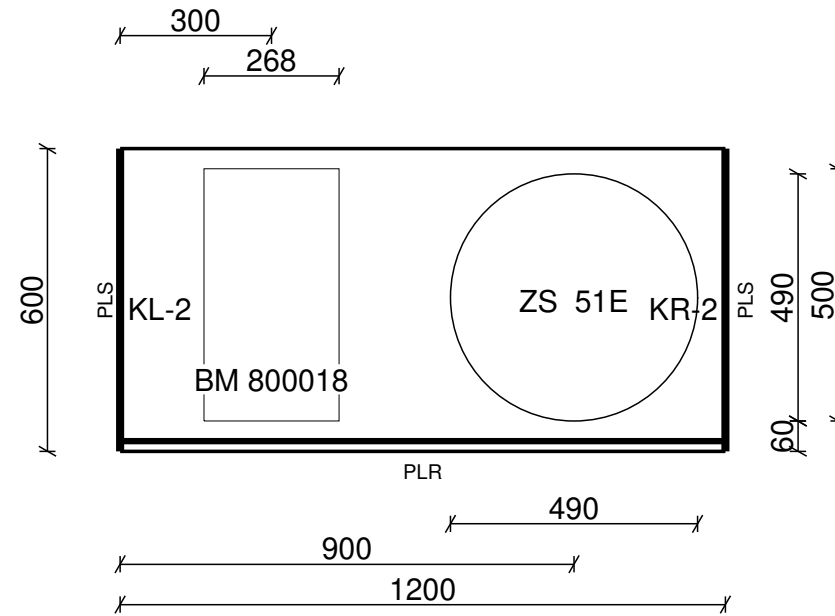

This graphic only serves as a sample. Product-related deviations are possible.

Range...: 746	PN 105
Door...: 668	pastel blue
Handle...: 860	Metal D-handle burnished, brushed
Carcase...: 837	light grey
Worktop...: 843	Natural honey oak effect

Plan
A2
Scale

082333	VORDINGBORG KØKKENET A/S
	Langøvej 7-9
	4760 VORDINGBORG
	DÄNEMARK