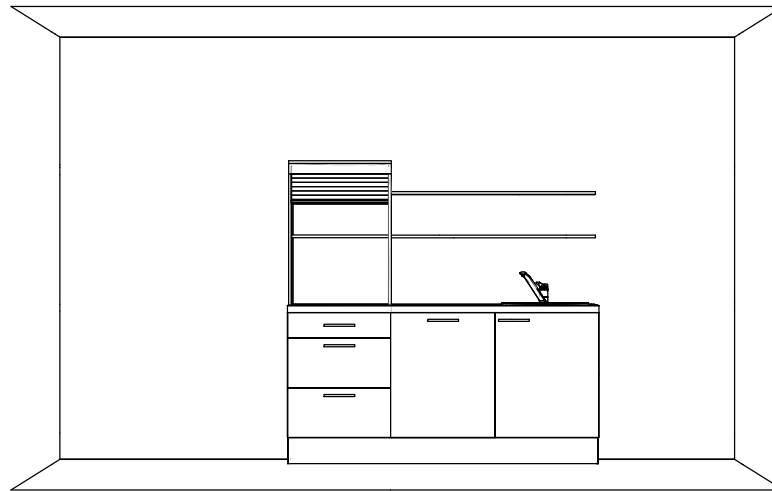

Order No.:

Consignment Master AB 2763345 PKW518013

Consignment No.: 4035412200072

Date: 00.00.0000

This graphic only serves as a sample. Product-related deviations are possible.

FCS - 32139 Spenge

Range...:	700	PN 100
Door...:	665	concrete white grey
Handle...:	791	Metal D-handle stainless steel-eff.
Carcase...:	848	Evoke oak effect
Worktop...:	848	Evoke oak effect

Plan
3D
Scale
1:25

082333	VORDINGBORG KØKKENET A/S
	Langøvej 7-9
	4760 VORDINGBORG
	DÄNEMARK