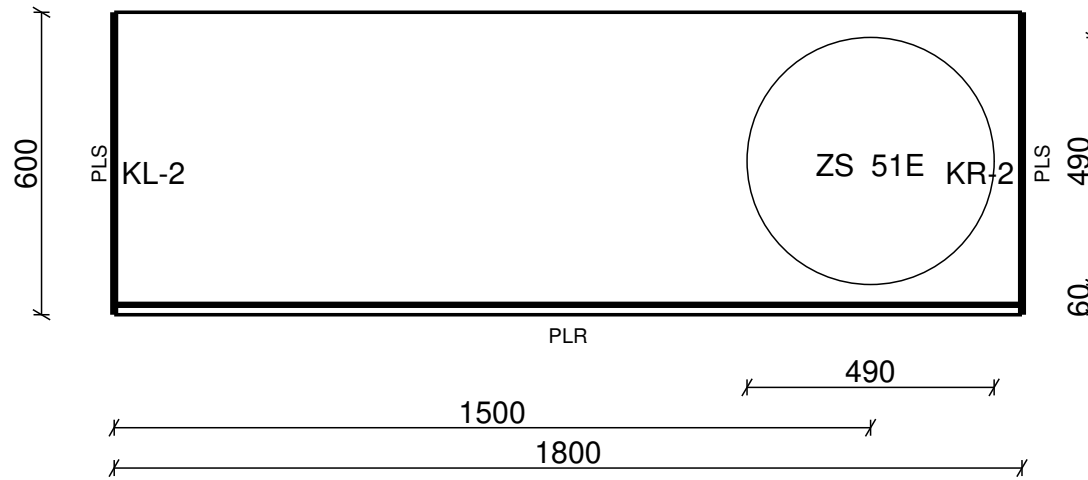

This graphic only serves as a sample. Product-related deviations are possible.

Range...	700	PN 100
Door...	665	concrete white grey
Handle..	791	Metal D-handle stainless steel-eff.
Carcase..	848	Evoke oak effect
Worktop..	848	Evoke oak effect

Plan
A2
Scale

082333 VORDINGBORG KØKKENET A/S
Langøvej 7-9
4760 VORDINGBORG
DÄNEMARK