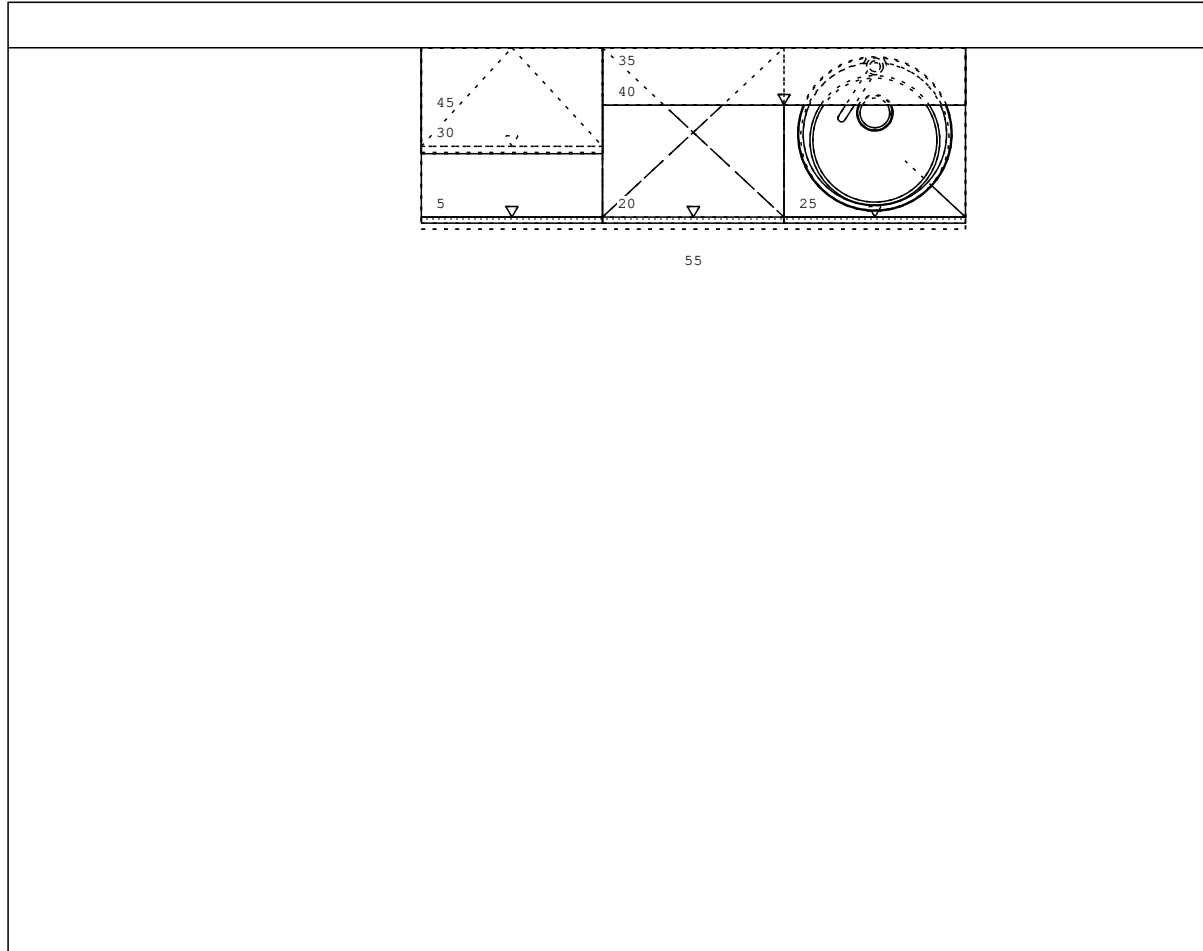

FCS - 32139 Spenge

Range...: 700 PN 100
Door...: 665 concrete white grey
Handle...: 791 Metal D-handle stainless steel-eff.
Carcase...: 848 Evoke oak effect
Worktop...: 848 Evoke oak effect

Plan
GR
Scale
1:00

082333 VORDINGBORG KØKKENET A/S
Langøvej 7-9
4760 VORDINGBORG
DÄNEMARK