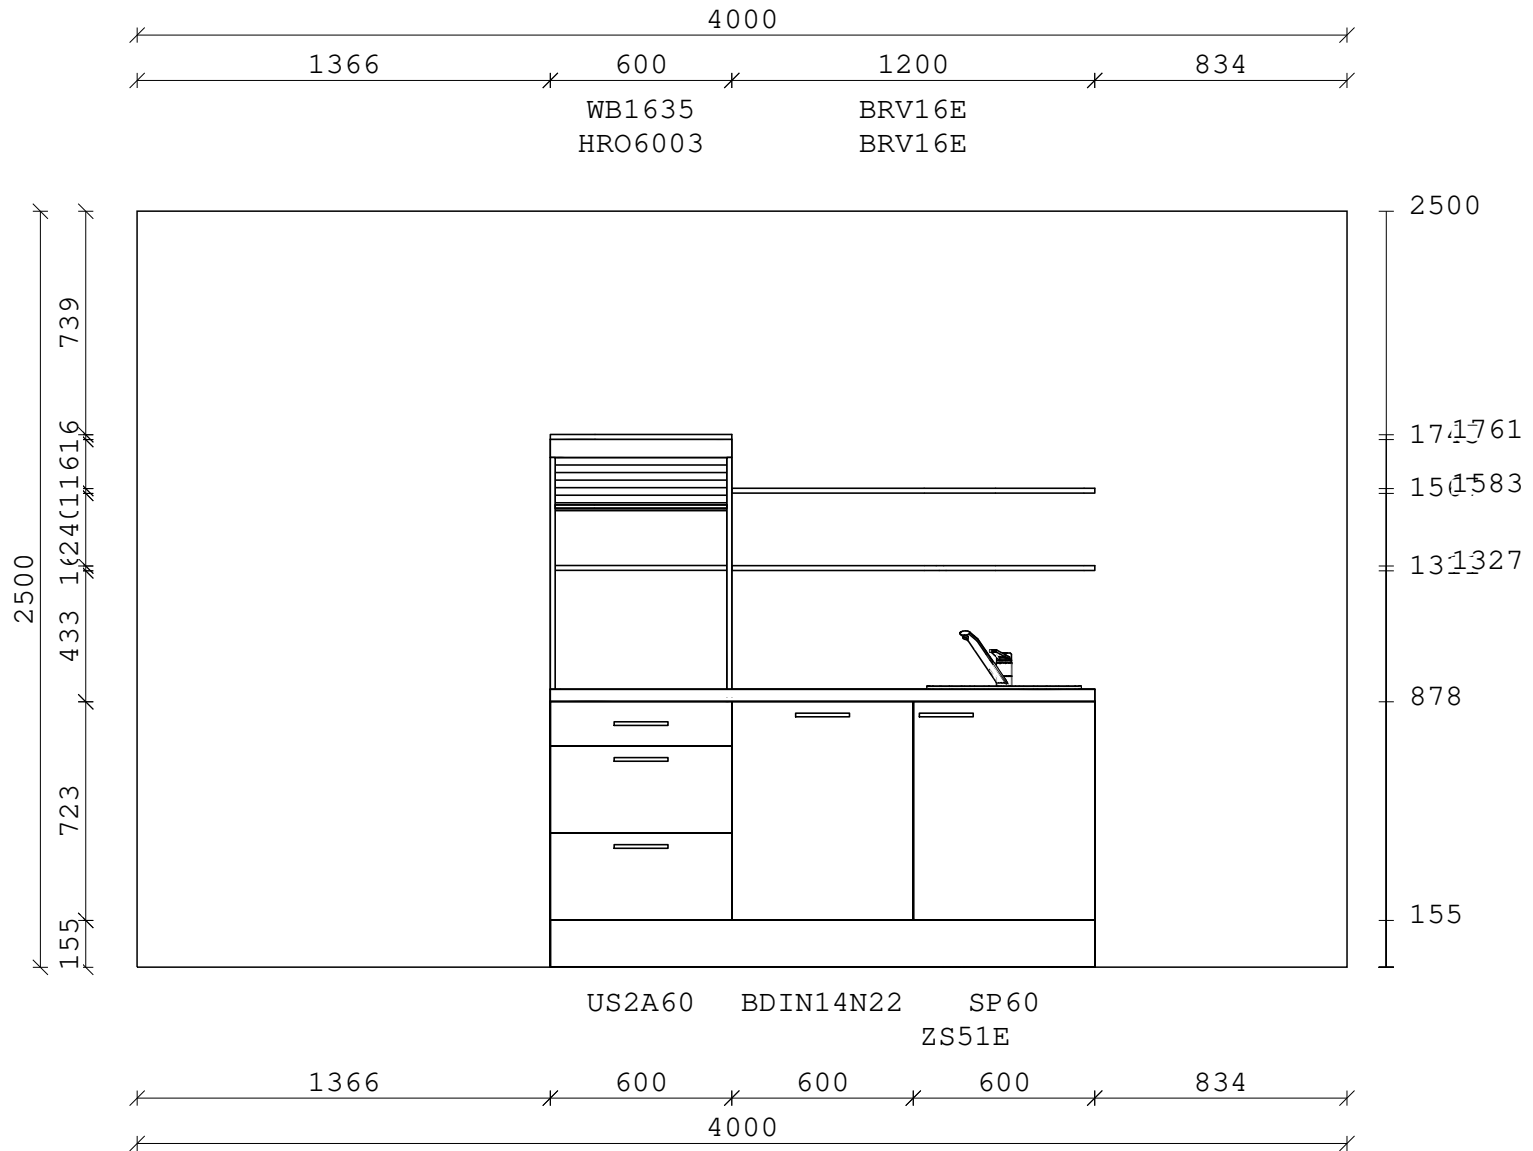

Order No.:

Consignment Master AB 2763345 PKW518013

Consignment No.: 4035412200072

Date: 00.00.0000

This graphic only serves as a sample. Product-related deviations are possible.